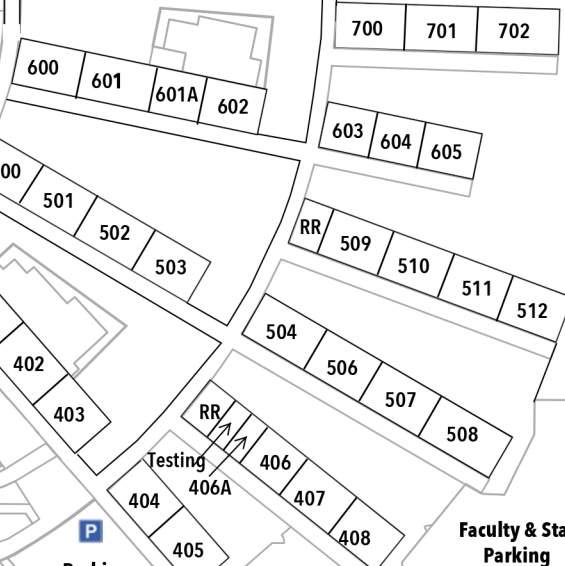

SOCES

18605 Erwin Street
Tarzana • CA • 91335

Victory Boulevard

Yolanda Avenue

Faculty & Staff Parking

Service Road

Center Circle

Parking

Faculty & Staff Parking

Faculty & Staff Parking

Erwin Street

Revised: 27nov2023